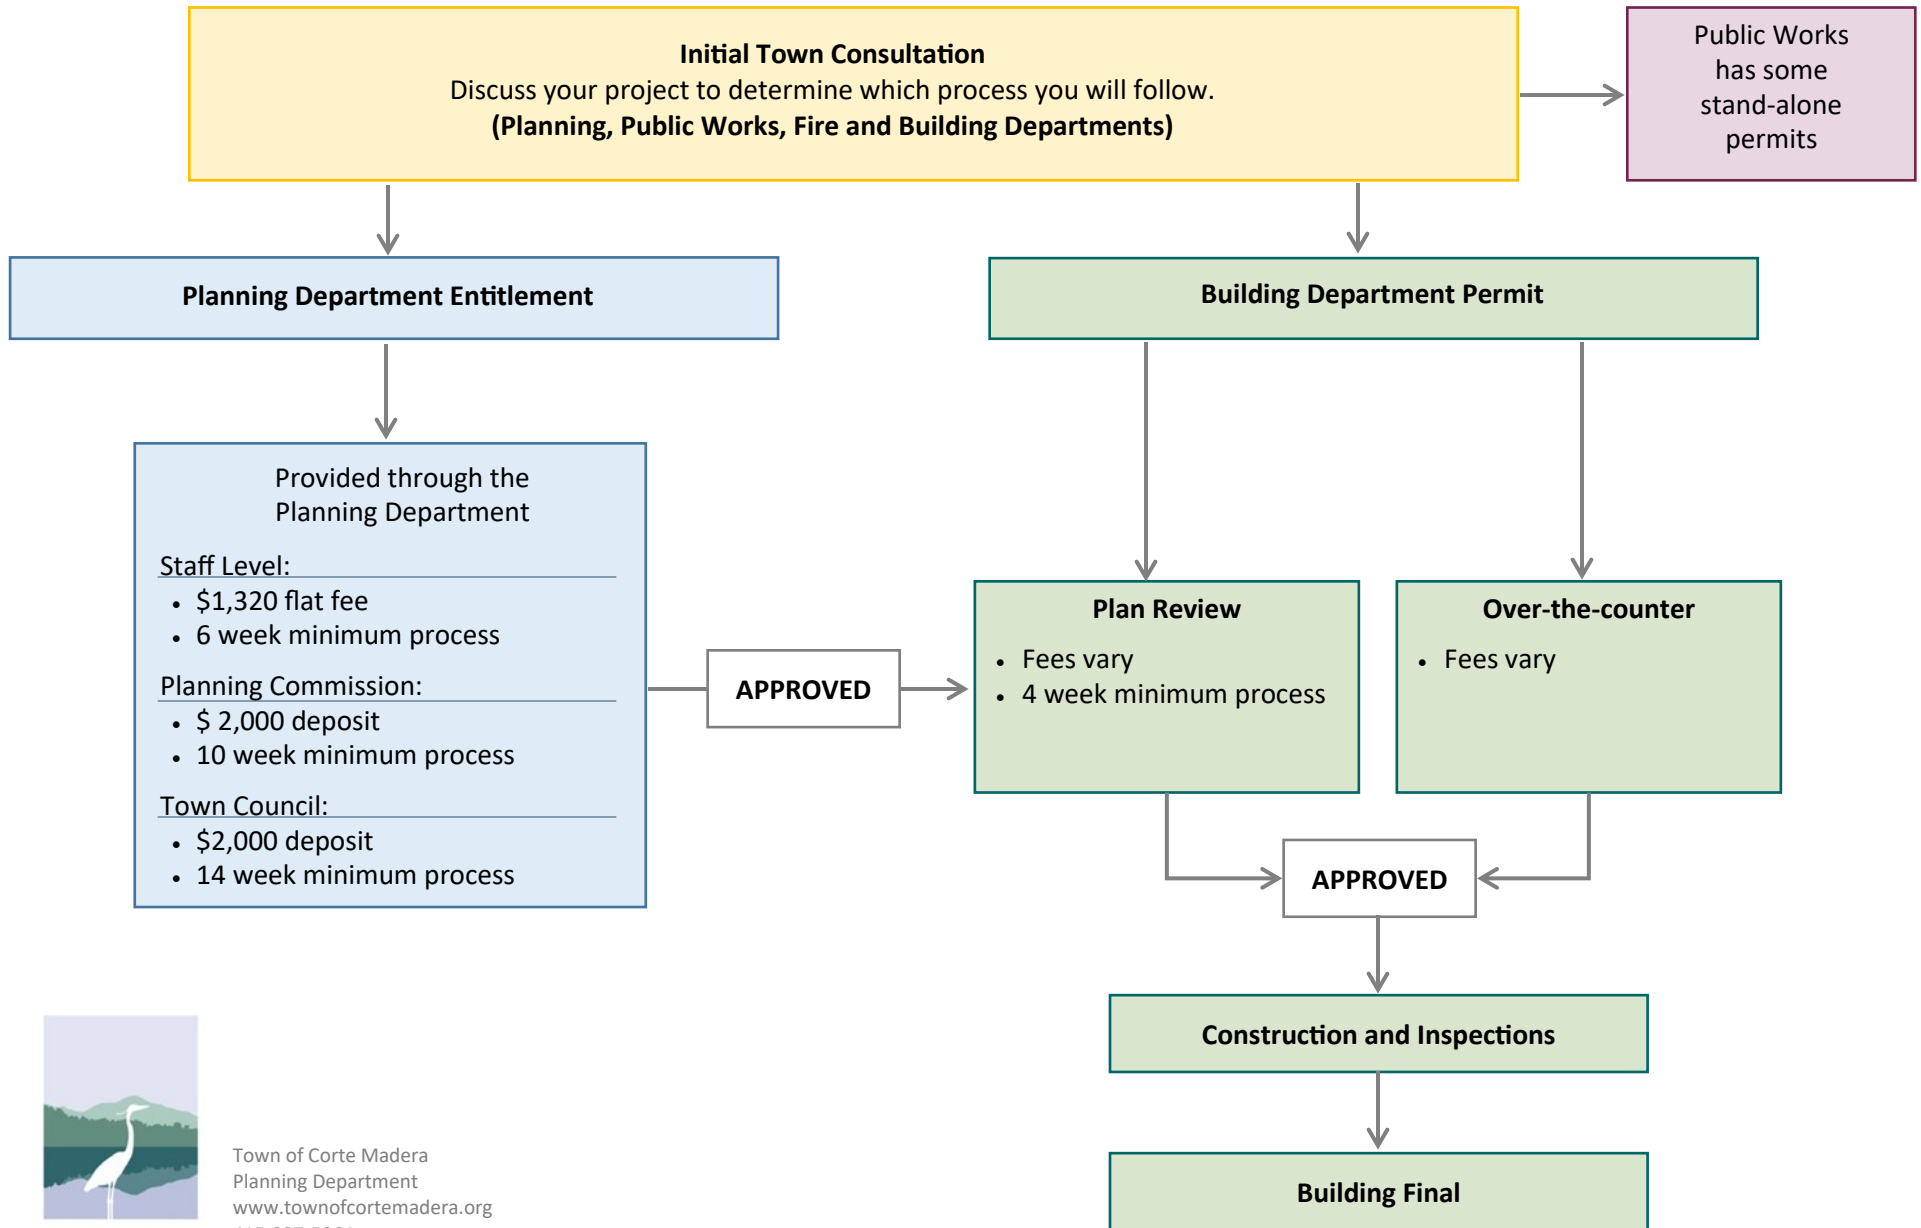

# PLANNING & BUILDING PROCESS OVERVIEW

THE TOWN OF  
CORTE MADERA  
MARIN COUNTY CALIFORNIA

Town of Corte Madera  
Planning Department  
www.townofcortemadera.org  
415-927-5064  
300 Tamalpais Dr.  
Corte Madera, CA 94925