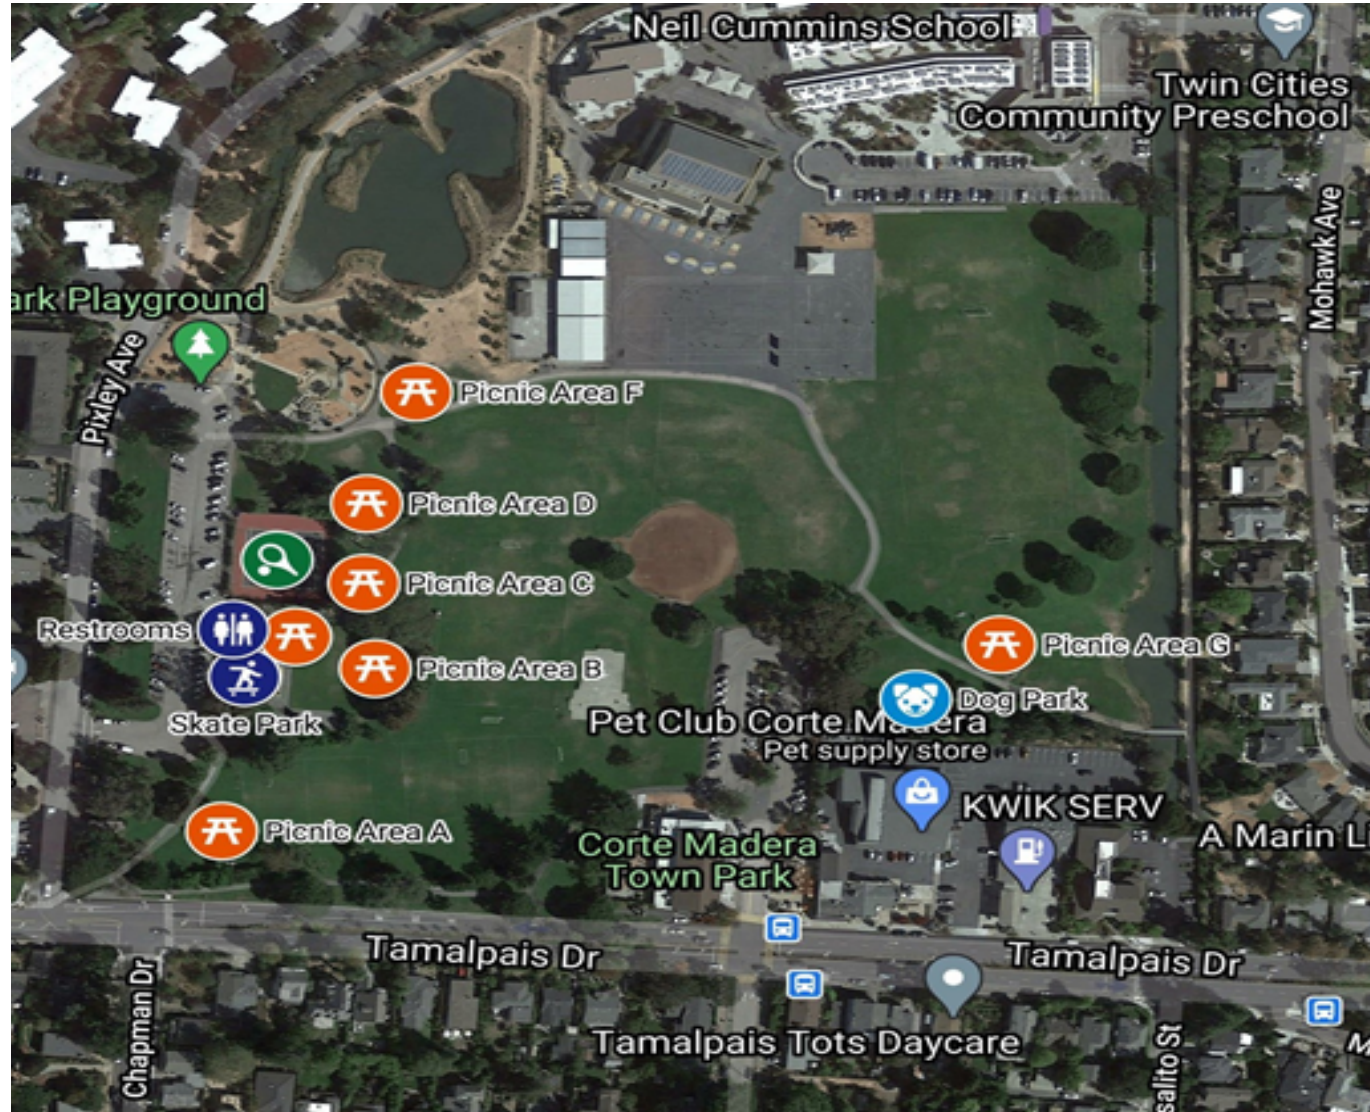

Corte Madera Town Park Picnic Areas

Physical Address: 498 Tamalpais Dr. Corte Madera, CA.94925

Picnic Area A:

4 Tables
2 BBQ

Picnic Area B:

2 Tables
1 BBQ

Picnic Area C:

2 Tables
1 BBQ

Picnic Area D:

3 Tables
1 BBQ

Picnic Area E:

2 Tables
1 BBQ

Picnic Area F:

2 Tables
2 BBQ

Picnic Area G:

2 Tables
1 BBQ

Dog Park

Skate Park

Playground

Restrooms

Tennis Courts

Rental Fees: (4 hour segments)

CM Residents: \$30/hr

Non-Residents: \$40/hr