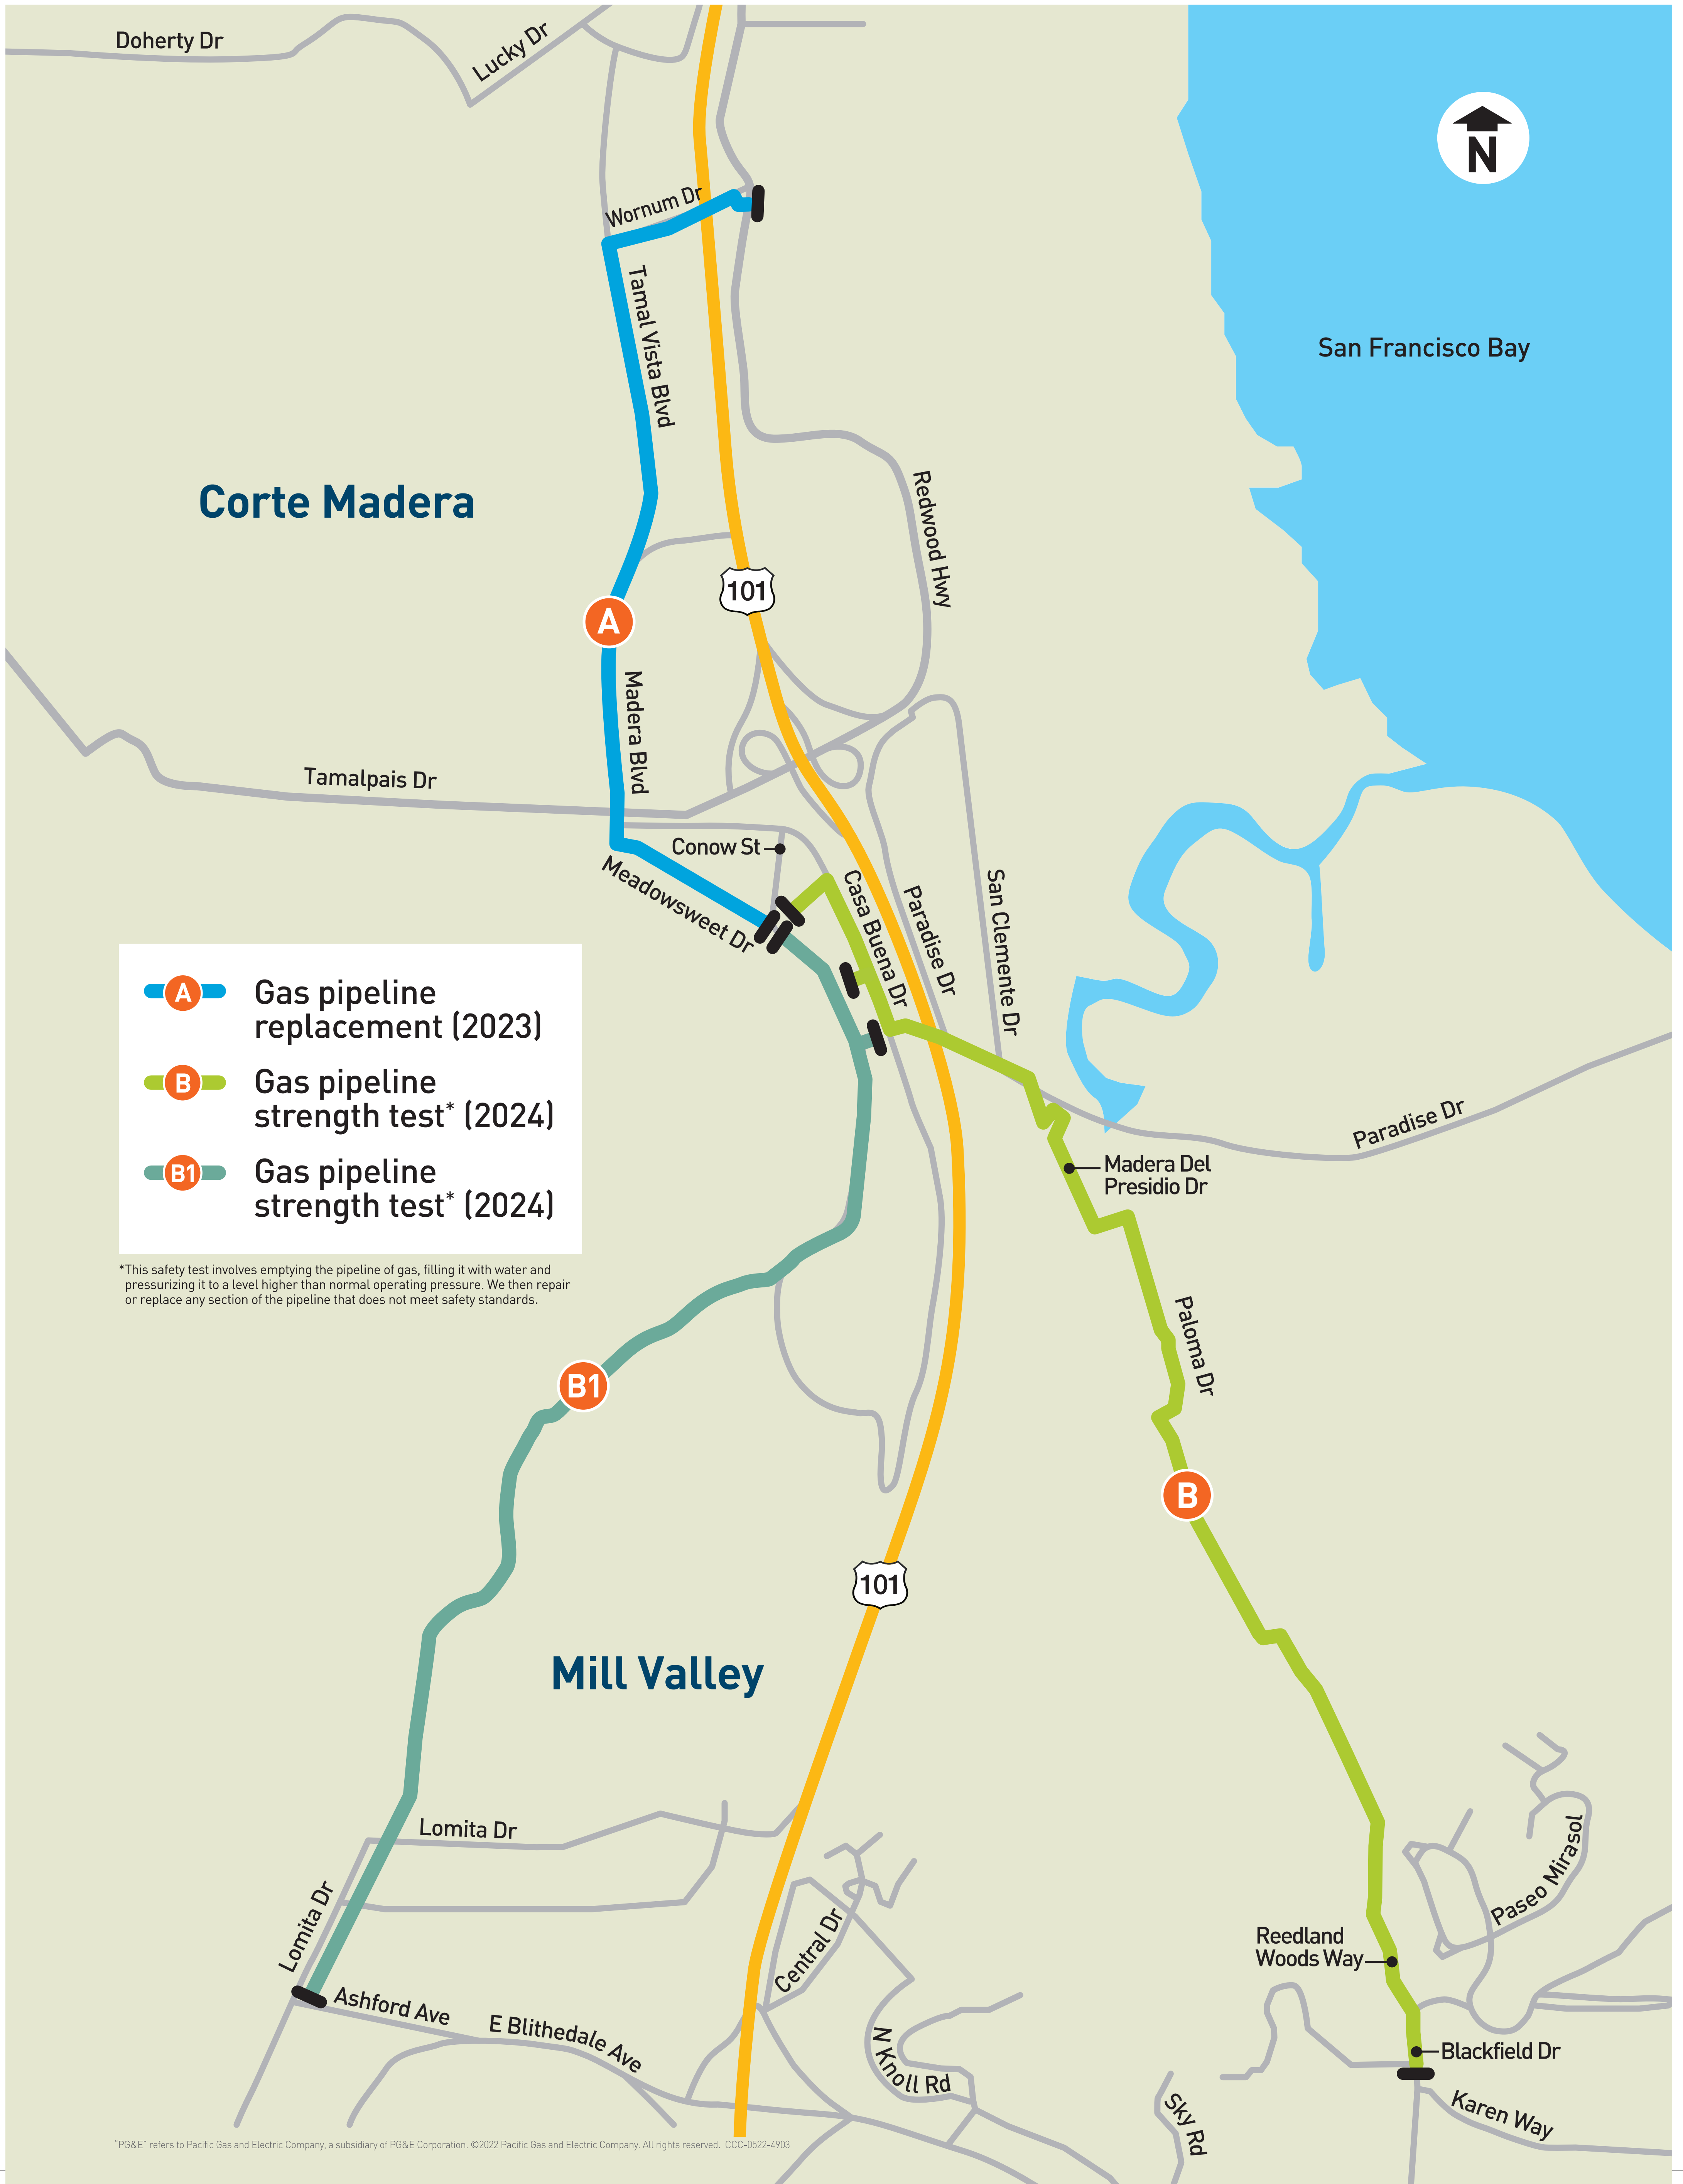

Corte Madera Community gas safety projects